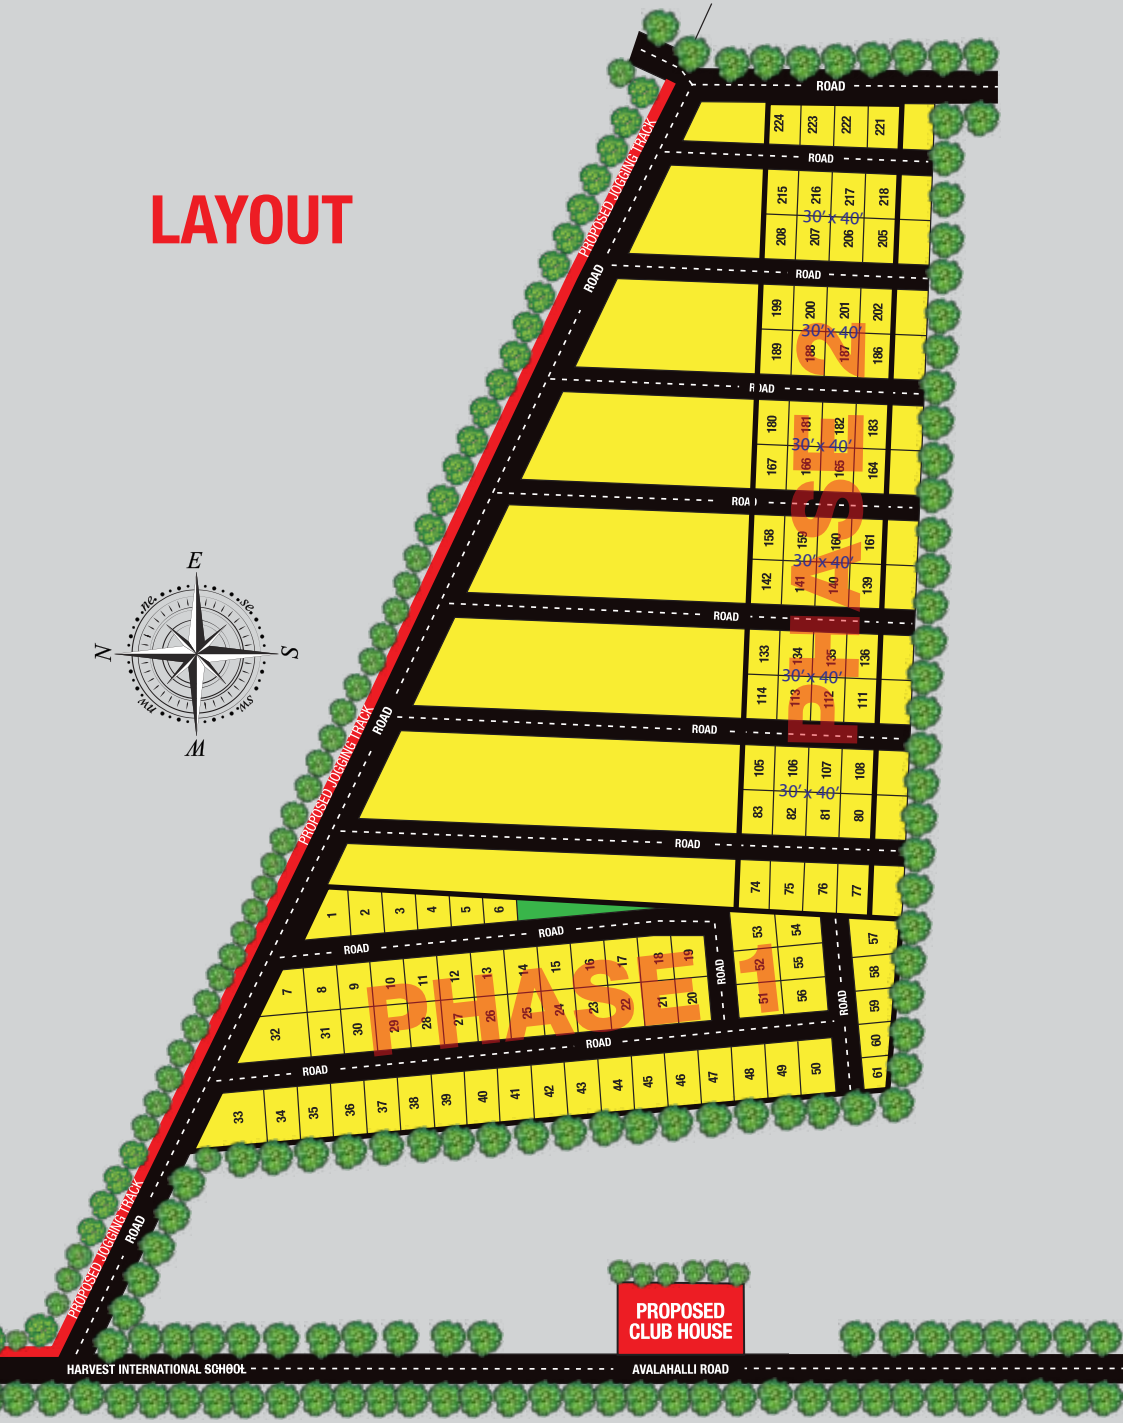

AMENITIES

- 24/7 Security.
- Proposed to have a Club House
- Landscaped Garden
- Storm water drains underground sewage
- Asphalted roads along with plantation
- Jogging tracks and footpaths

AFFORDABLE
**VILLA
PLOTS**

NO. OF UNITS
220
(IN 10 ACERS)

ORIGINAL IMAGE SHOT AT SITE

PHASE 1 COMPLETED. NOW IT'S PHASE 2

LAYOUT

LOCATION MAP

2 KM from
WIPRO SEZ
KODATHI GATE

1 KM from
BTI
BANGALORE
TECHNOLOGICAL INSTITUTE

500 Mtrs from
HARVEST
INTRNATIONAL SCHOOL